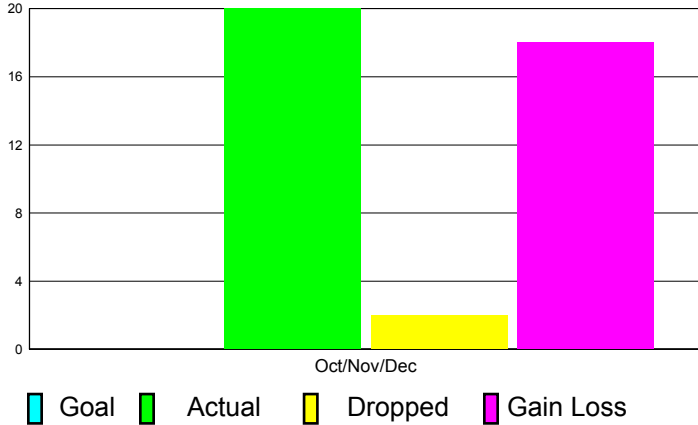

GMT Reports for District (or Undistricted) **District 387**

GMT: PAUL CHOR HO FAN

Location: CHINA

GMT CA: 5

CLUBS

**Club Results
2011-2012**

**Clubs
2010-2011**

Month	New Club Goal	Actual New Clubs	Actual Dropped Clubs	Gain/Loss of Clubs	Gain/Loss of Clubs
Oct/Nov/Dec	0	20	2	18	-2
Totals	0	20	2	18	-2

Club Results 2011-2012

Goal, New, Dropped, Gain/Loss

Comparison of Club Gain/Loss

Current Year Compared to the Previous Year

YTD Status Quo Clubs 2010-2011

Status Quo Clubs Compared to Status Quo Members

MEMBERSHIP