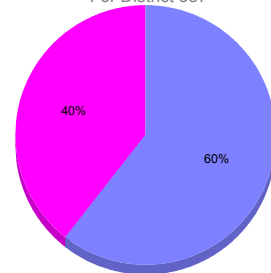

Membership Results 2011-2012

Goal, New, Dropped, Gain/Loss

Comparison of Membership Gain/Loss

Current Year Compared to the Previous Year

Gender Comparison 2010-2011

For District 387

Oct/Nov/Dec

Male Female