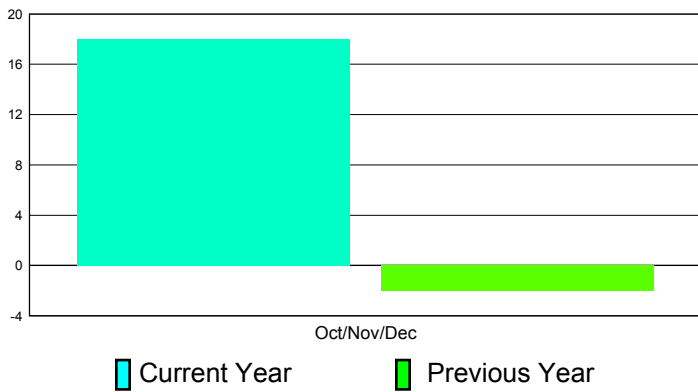

GMT Reports for District (or Undistricted) **District 387**

GMT: PAUL CHOR HO FAN

Location: CHINA

GMT CA: 5

CLUBS

**Club Results
2011-2012**

**Clubs
2010-2011**

Month	New Club Goal	Actual New Clubs	Actual Dropped Clubs	Gain/Loss of Clubs	Gain/Loss of Clubs
Oct/Nov/Dec	0	20	2	18	-2
Totals	0	20	2	18	-2

Club Results 2011-2012

Goal, New, Dropped, Gain/Loss

Comparison of Club Gain/Loss

Current Year Compared to the Previous Year

YTD Status Quo Clubs 2010-2011

Status Quo Clubs Compared to Status Quo Members

MEMBERSHIP