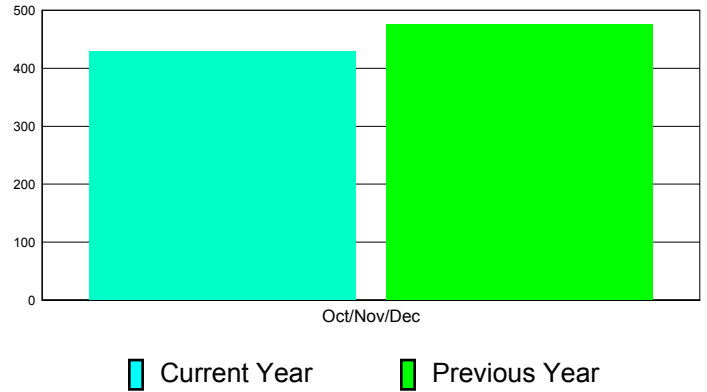

Comparison of Membership Gain/Loss

Current Year Compared to the Previous Year