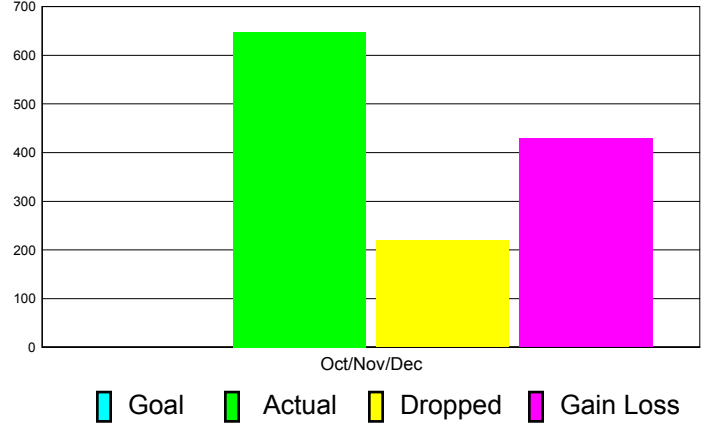

Membership Results 2011-2012

Goal, New, Dropped, Gain/Loss